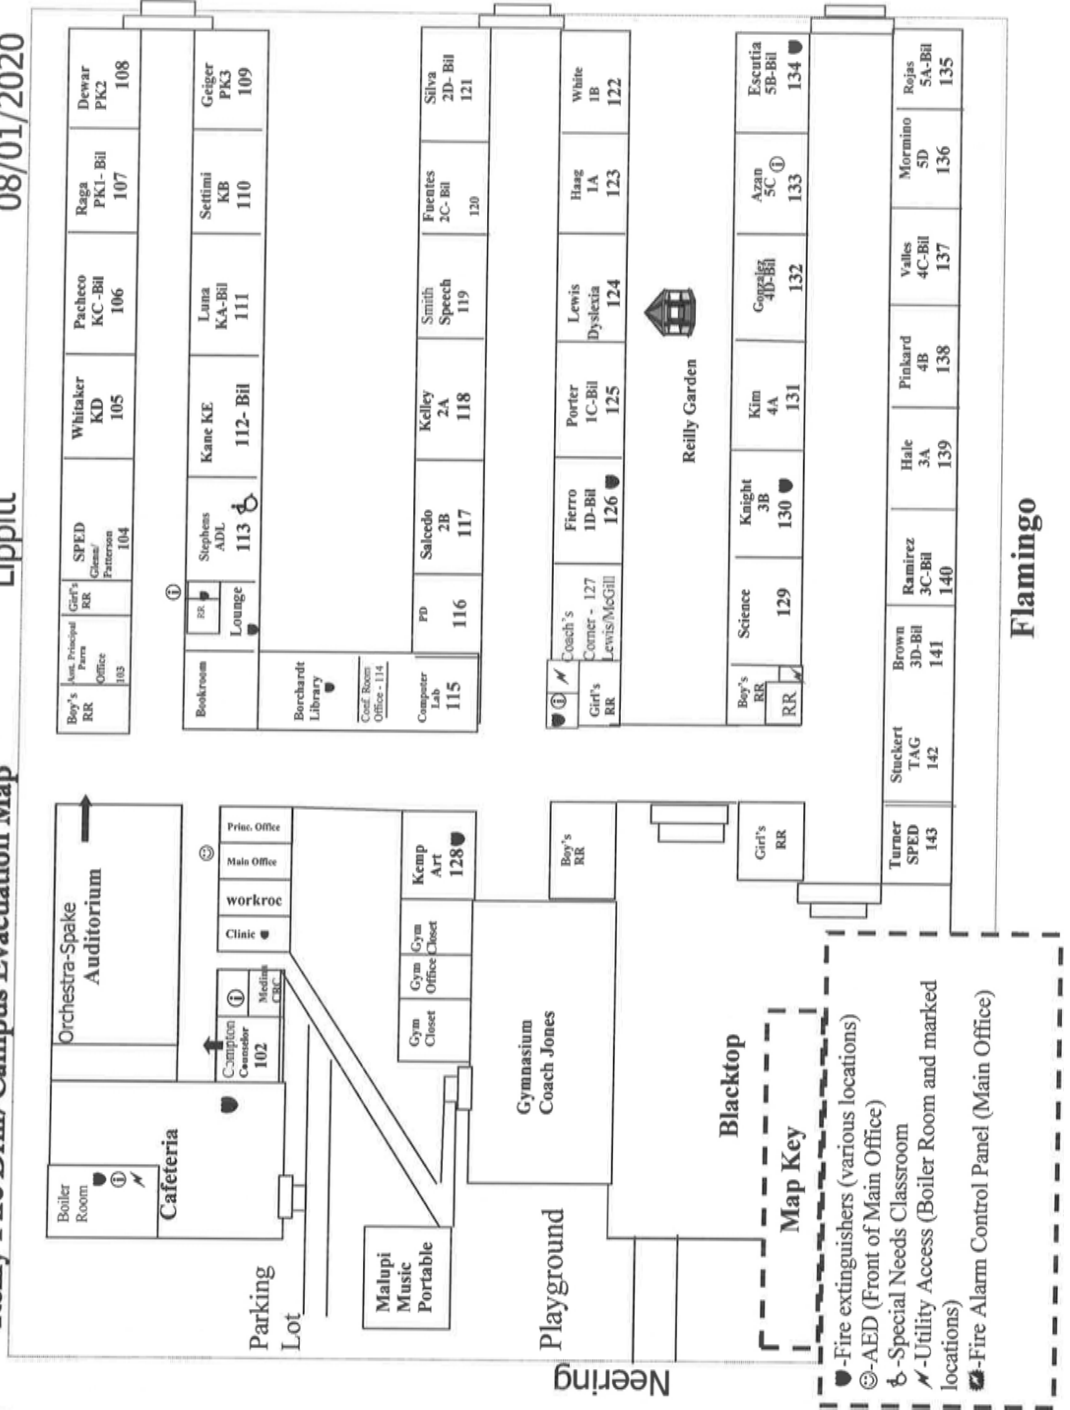

Evacuation: requires all staff to leave the building Diagram Attached - In the event of an evacuation, the first priority is to get all students to a safe area. All groups of Studio Bella Explorers will relocate to a designated area for a roll count and a headcount. Children must evacuate within 3 minutes.

The Evacuation protocol for Reilly Elementary -Evacuate to

Call in this order:

Call 911

DISD Dispatch 214-932-5627

Site Director Andrea Wilson 214-476-2004

Program Director Penny Loe 214-558-8129

Studio Bella Owner/Founder Tammy Bardwell 469-878-8056

EMERGENCY EVACUATION PLAN

Reilly Fire Drill/Campus Evacuation Map

Lippitt

08/01/2020

Boy's RR Office 103	Head Principal Fern Office	Girl's RR Office Patterson	SPED Glenn 104	Whitaker KD 105	Pacheco KC-Bil 106	Raga PK1-Bil 107	Dewar PK2 108
Bookroom	Stephens ADL Lounge 113	Kane KE 112-Bil	Luna KA-Bil 111	Settimi KB 110	Geiger PK3 109		
Borchardt Library	Conf. Room Office - 114	Computer Lab 115	Salcedo 2B 117	Kelley 2A 118	Smith Speech 119	Fuentes 2C-Bil 120	Silva 2D-Bil 121
Coach's RR	Coach's Corner - 127 Lewis/McGill	Fierro 1D-Bil 126	Porter 1C-Bil 125	Lewis Dyslexia 124	Haag 1A 123	White 1B 122	
Girl's RR	Science 129	Knights 3B 130	Kim 4A 131	Gagnier 4B 132	Azan 5C 133	Escuria 5B-Bil 134	
Turner SPED 143	Stuckert TAG 142	Brown 3D-Bil 141	Ramirez 3C-Bil 140	Hale 3A 139	Pinkard 4B 138	Valles 4C-Bil 137	Mormino 5D 136
							Rojas 5A-Bil 135