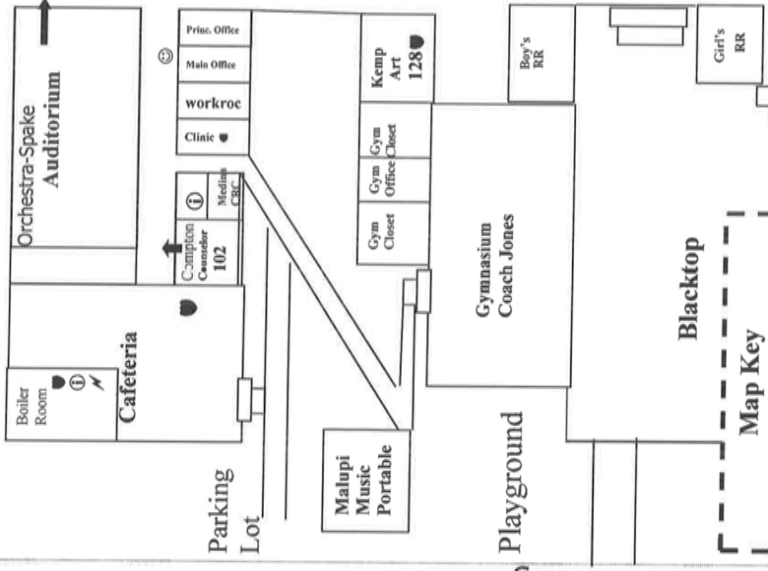

EMERGENCY EVACUATION PLAN

Reilly Fire Drill/Campus Evacuation Map

Lippitt

08/01/2020

Boy's RR Office 103	Head Principal Fern Office	Girl's RR Office Patterson	SPED Glenn 104	Whitaker KD 105	Pacheco KC-Bil 106	Raga PK1-Bil 107	Dewar PK2 108
Bookroom	Stephens ADL Lounge 113	Kane KE 112-Bil	Luna KA-Bil 111	Settimi KB 110	Geiger PK3 109		
Borchardt Library	Conf. Room Office - 114	Computer Lab 115	Salcedo 2B 117	Kelley 2A 118	Smith Speech 119	Fuentes 2C-Bil 120	Silva 2D-Bil 121
Coach's RR	Coach's Corner - 127 Lewis/McGill	Fierro 1D-Bil 126	Porter 1C-Bil 125	Lewis Dyslexia 124	Haag 1A 123	White 1B 122	
Girl's RR	Science 129	Knights 3B 130	Kim 4A 131	Gagnier 4B 132	Azan 5C 133	Escuria 5B-Bil 134	
Turner SPED 143	Stuckert TAG 142	Brown 3D-Bil 141	Ramirez 3C-Bil 140	Hale 3A 139	Pinkard 4B 138	Valles 4C-Bil 137	Mormino 5D 136
							Rojas 5A-Bil 135